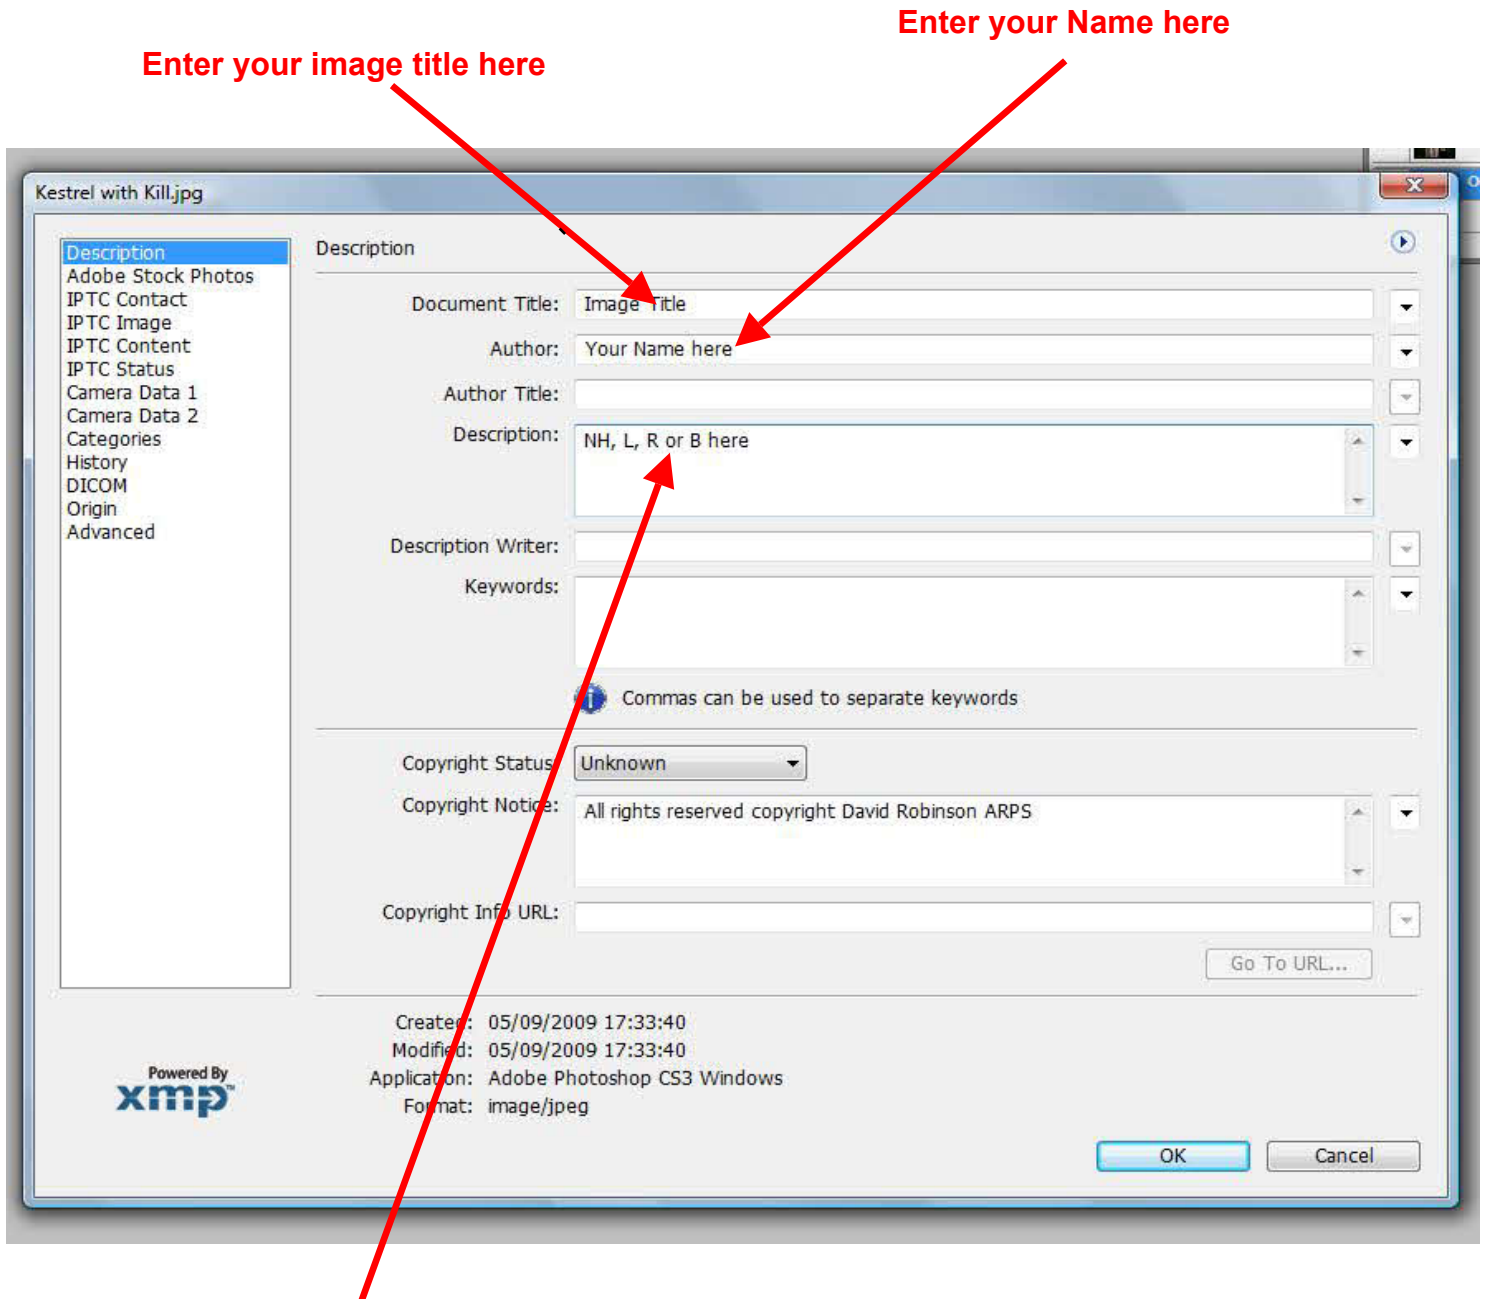

Inserting EXIF Data Into Images for Projected Image Competitions

In Adobe Photoshop or Adobe Elements (any version) this can be simply inserted by selecting "File Info" from the File Menu and then in EXIF dialogue box which appears enter image title in Document Title box, your name in Author, and appropriate code letter in Description. See below:

Then click on OK and don't forget to save the image.